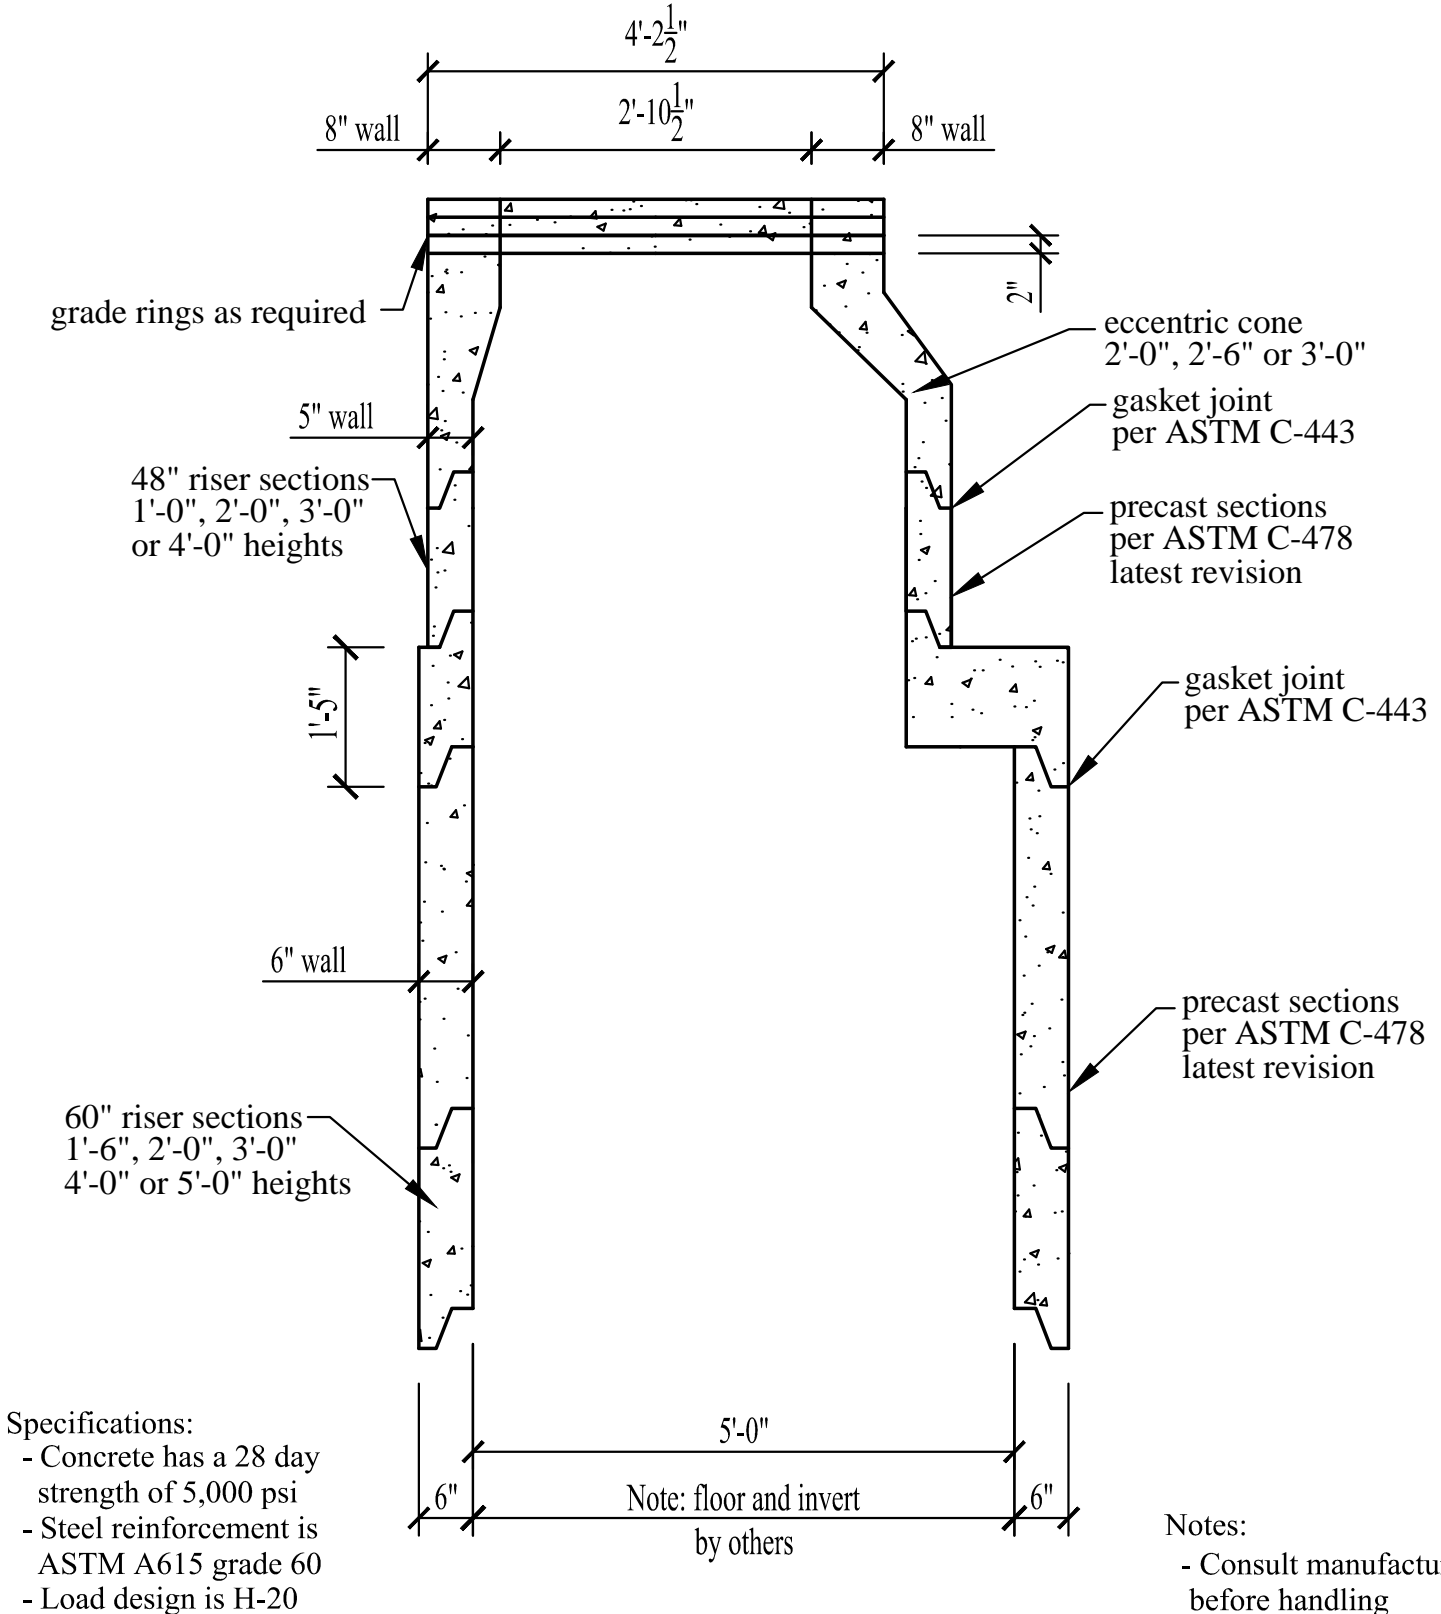

# 60" / 48" Precast Eccentric Manhole without Base

CAPITAL PRECAST, INC.

6905 SOUTH OLD BASTROP HWY  
SAN MARCOS, TEXAS 78666  
PH. (830) 606-6200

FOR 60" / 48" Eccentric Manhole without Base

JOB

DRAWN

RW

DATE

12/1/2015

Rev. No.

SHEET

FILE

catalog/sanitary/60.48 Manhole Ecc without Base

1 OF 1